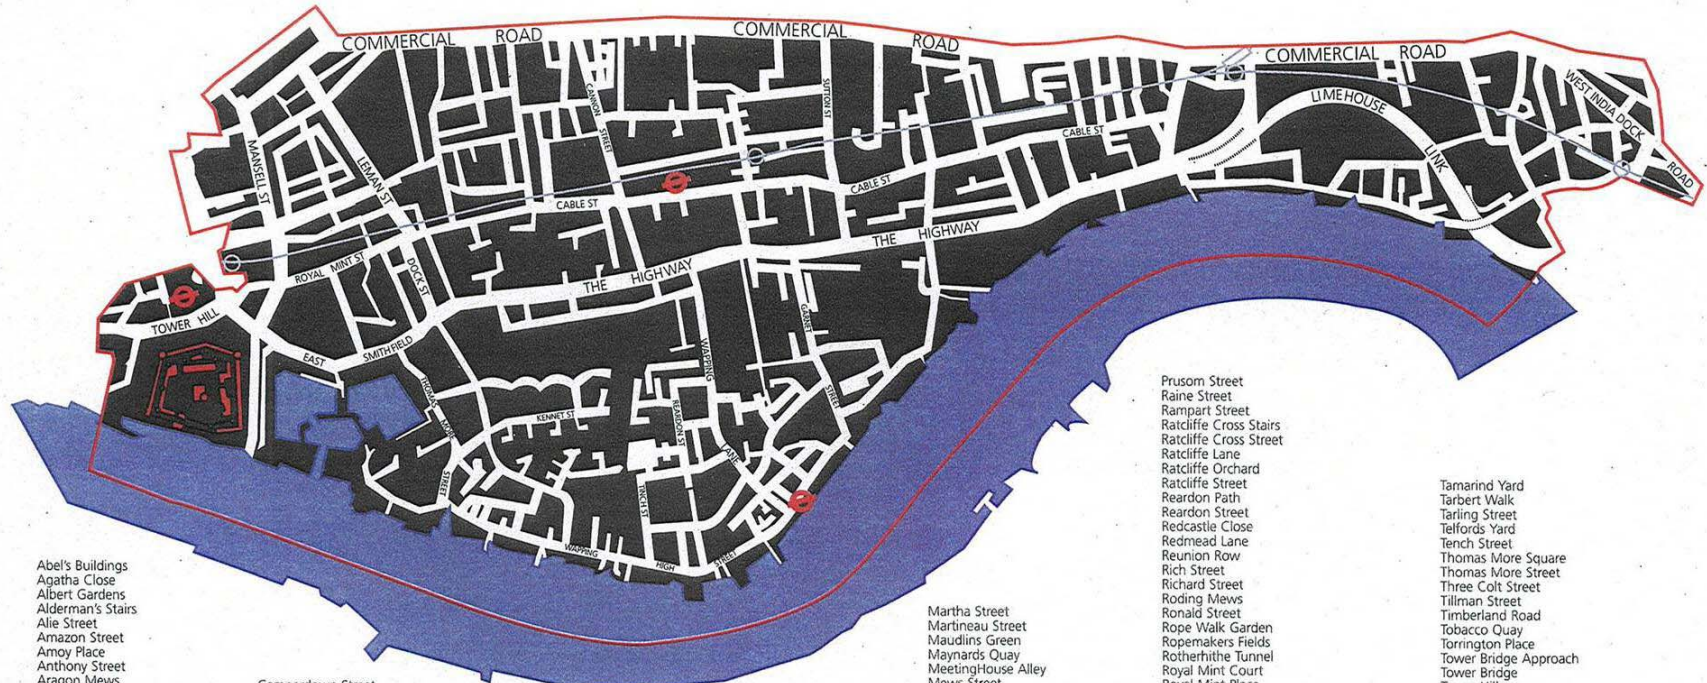

area of benefit

- Abel's Buildings
- Agatha Close
- Albert Gardens
- Alderman's Stairs
- Alie Street
- Amazon Street
- Amoy Place
- Anthony Street
- Aragon Mews
- Artchoke Hill
- Asher Way
- Back Church Lane
- Balkan Walk
- Barleycorn Way
- Barnardo Street
- Barnett Street
- Bate Street
- Batty Street
- Beccles Street
- Bekesbourne Street
- Benson Quay
- Bere Street
- Batts Street
- Bewley Street
- Bigland Street
- Birchfield Street
- Blue Anchor Yard
- Blyth's Wharf
- Boulcott Street
- Bower Street
- Bowmans Mews
- Boyd Street
- Braham Street
- Branch Road
- Brandy Road
- Breezers Hill
- Brewhouse Lane
- Bridewell Place
- Bridgeport Place
- Brightlingsea Place
- Brinsley Street
- Brodlove Lane
- Buckle Street
- Burros Street
- Burr Close
- Burslem Close
- Bushell Street
- Butcher Row
- Cable Street

- Camperdown Street
- Cannon Street Road
- Cape Yard
- Caroline Street
- Cartwright Street
- Chamber Street
- Chandler Street
- Chapman Street
- Chigwell Hill
- Choppins Court
- Christian Street
- Cinnamon Street
- Clave Street
- Clegg Street
- Cloysters Green
- Codling Close
- Colchester Street
- Commercial Road
- Commodity Quay
- Coopers Row
- Conant Mews
- Cork Square
- Cornwall Street
- Cranford Street
- Crofts Street
- Cromwell Close
- Crowder Street
- Deancross Street
- Dellow Street
- Devonport Street
- Discovery Walk
- Dock Street
- Douthwaite Square
- Drum Street
- Duke Shore Place
- Duke Shore Stairs
- Dunch Street
- Dundee Street
- East India Dock Road
- East Pier
- East Smithfield